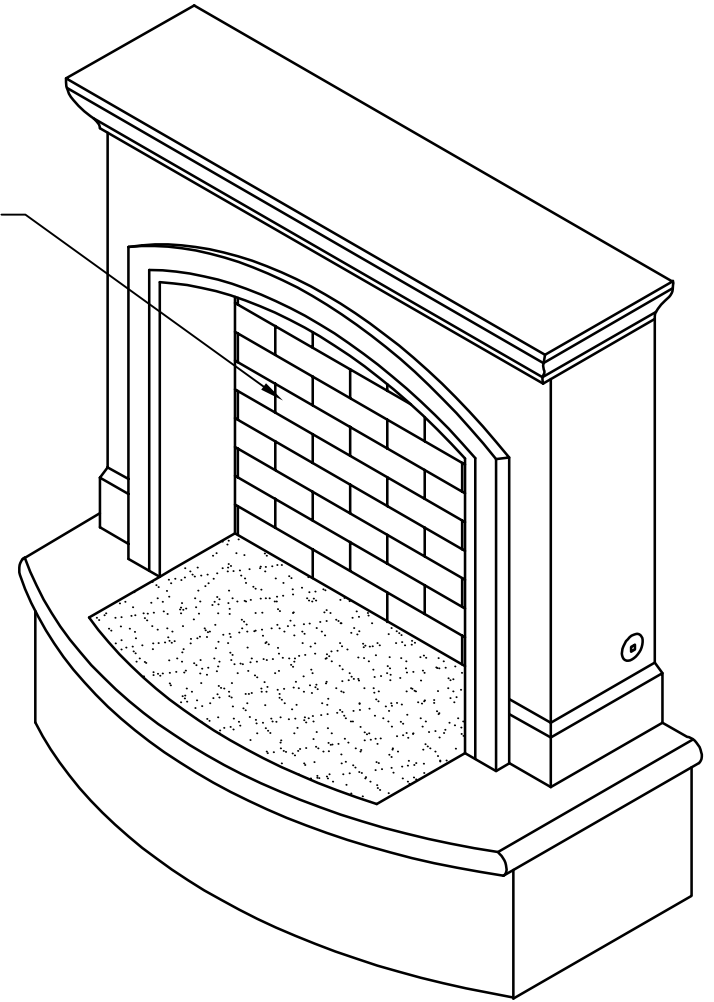

Water Cascades  
On This Surface

<b>Small FireFall</b>	
DIMENSIONS ARE GIVEN IN INCHES.	DESIGNS BY GARRY
SCALE: NONE	Part # SE-9695/9696