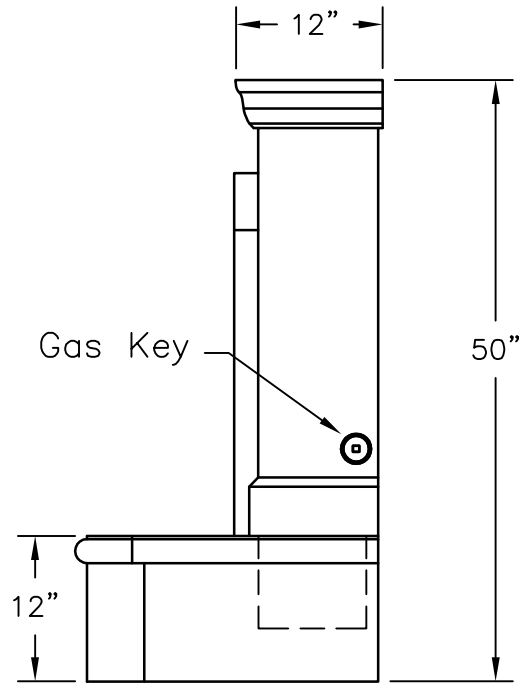

Water Cascades  
On This Surface

<b>Small FireFall</b>	
DIMENSIONS ARE GIVEN IN INCHES.	DESIGNS BY GARRY
SCALE: NONE	Part # SE-9695/9696