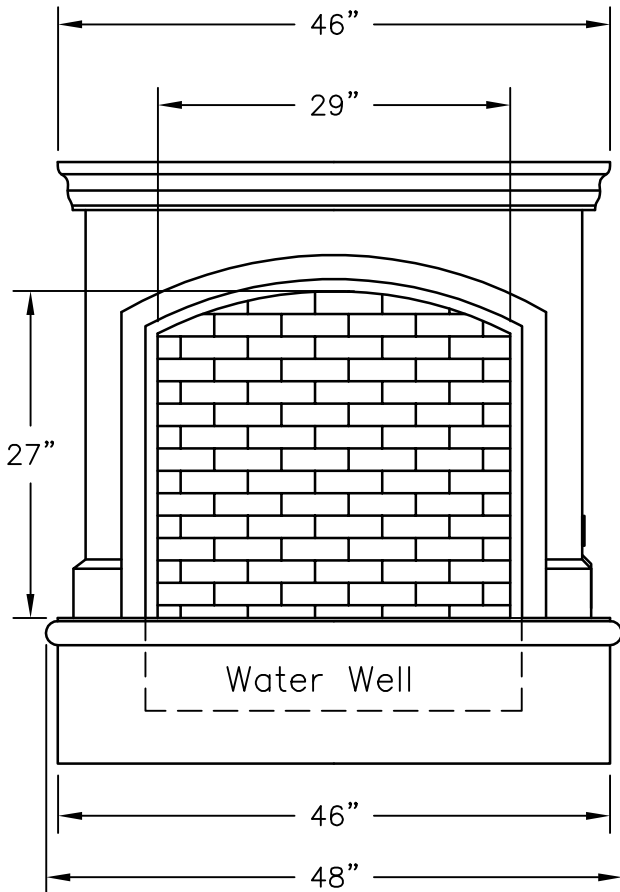

Water Cascades  
On This Surface

<b>Small FireFall</b>	
DIMENSIONS ARE GIVEN IN INCHES.	DESIGNS BY GARRY
SCALE: NONE	Part # SE-9695/9696