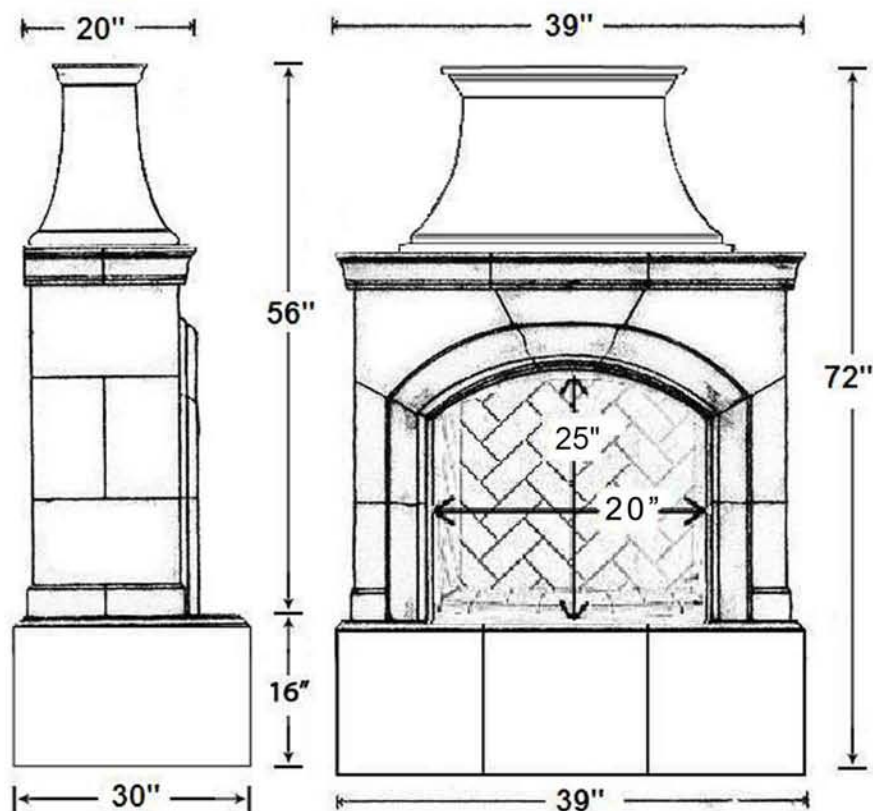

Chica

The charming Chica fits well in small spaces such as courtyards & patios

Chica Details

Material: Glass-Fiber reinforced Concrete (GFRC), lightweight and durable in all climates

Shipping: Nationwide. See "Shipping, Handling & Taxes Information" page for details

of Parts: 7 total - 1 hearth piece, 1 body, 1 chimney, 4 firebox panels

Weight: approximately 600 lbs

SE-9010
Footprint: 39" x 30"

Simply stacks and bolts together on any concrete pad or backyard area