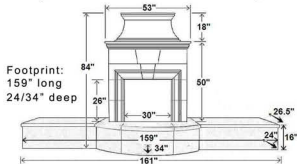

Four Premium Hearths Available for Phoenix, Mariposa, Petite Cordova, Avalon, and Delphi Models

Footprint:
111" long
24/34" deep

SE-9025/H5
w/ 113" Extended Bullnose Hearth

Footprint:
135" long
24/34" deep

SE-9025/H6
w/ 137" Extended Bullnose Hearth

Footprint:
159" long
24/34" deep

SE-9025/H7
w/ 159" Extended Bullnose Hearth

Footprint:
-Middle Section-
54" x 31"
-Side Sections-
29.5/51.5" x 21.5"
Side Sections are
angled inward 45°