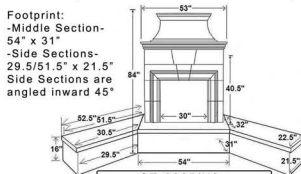

Four Premium Hearths Available for Phoenix, Mariposa, Petite Cordova, Avalon, and Delphi Models

Footprint:
111" long
24/34" deep

SE-9025/H5
w/ 113" Extended Bullnose Hearth

Footprint:
135" long
24/34" deep

SE-9025/H6
w/ 137" Extended Bullnose Hearth

Footprint:
159" long
24/34" deep

SE-9025/H7
w/ 159" Extended Bullnose Hearth

Footprint:
-Middle Section-
54" x 31"
-Side Sections-
29.5/51.5" x 21.5"
Side Sections are
angled inward 45°