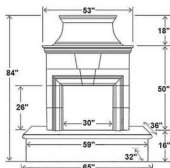

of Parts: 10 total - 1 hearth piece (standard hearths), 4 body, 1 chimney, 4 firebox panels

Weight: approximately 1,100 lbs

Petite Cordova Upgrades

Double-Sided: Firebox is see-through (SE-9030)

Fireplace is identical on both sides

Wall Extensions: See "Grand Petite Cordova" for details (SE-9865)

Four Standard Hearths Available for Phoenix, Mariposa, Petite Cordova, Avalon, and Delphi Models

SE-9025/H1 (Pictured)
w/ Radiused Bullnose Hearth
(Most Popular)
Footprint: 63" x 24/34"