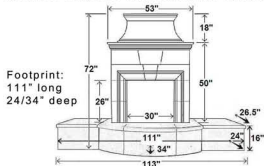

SE-9025/H2
w/ Rectangle Bullnose Hearth
(Ideal for Vertical Veneering)
Footprint: 59" x 32"

SE-9025/H3
w/ 16" Roundover Hearth
(Ideal for Narrow Spaces)
Footprint: 52" x 32"

SE-9025/H4
w/ 4" Roundover Hearth
(Ideal for Low Profile)
Footprint: 52" x 25"

Four Premium Hearths Available for Phoenix, Mariposa, Petite Cordova, Avalon, and Delphi Models

Footprint:
111" long
24/34" deep

SE-9025/H5
w/ 113" Extended Bullnose Hearth

Footprint:
135" long
24/34" deep

SE-9025/H6
w/ 137" Extended Bullnose Hearth

Footprint:
159" long
24/34" deep

SE-9025/H7
w/ 159" Extended Bullnose Hearth

Footprint:
-Middle Section-
54" x 31"
-Side Sections-
29.5/51.5" x 21.5"
Side Sections are
angled inward 45°