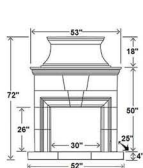

SE-9025/H4
w/ 4" Roundover Hearth
(Ideal for Low Profile)
Footprint: 52" x 25"