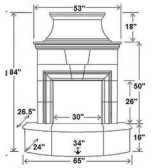

of Parts: 10 total - 1 hearth piece (standard hearths), 4 body, 1 chimney, 4 firebox panels

Weight: approximately 1,100 lbs

Petite Cordova Upgrades

Double-Sided: Firebox is see-through (SE-9030)

Fireplace is identical on both sides

Wall Extensions: See "Grand Petite Cordova" for details (SE-9865)

Four Standard Hearths Available for Phoenix, Mariposa, Petite Cordova, Avalon, and Delphi Models

SE-9025/H1 (Pictured)
w/ Radiused Bullnose Hearth
(Most Popular)
Footprint: 63" x 24/34"

SE-9025/H6
w/ 137" Extended Bullnose Hearth

Footprint:
159" long
24/34" deep

SE-9025/H7
w/ 159" Extended Bullnose Hearth

Footprint:
-Middle Section-
54" x 31"
-Side Sections-
29.5/51.5" x 21.5"
Side Sections are
angled inward 45°