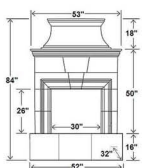

SE-9025/H3
w/ 16" Roundover Hearth
(Ideal for Narrow Spaces)
Footprint: 52" x 32"