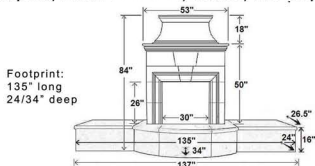

SE-9025/H2
w/ Rectangle Bullnose Hearth
(Ideal for Vertical Veneering)
Footprint: 59" x 32"

SE-9025/H3
w/ 16" Roundover Hearth
(Ideal for Narrow Spaces)
Footprint: 52" x 32"

SE-9025/H4
w/ 4" Roundover Hearth
(Ideal for Low Profile)
Footprint: 52" x 25"

Four Premium Hearths Available for Phoenix, Mariposa, Petite Cordova, Avalon, and Delphi Models

Footprint:
111" long
24/34" deep

SE-9025/H5
w/ 113" Extended Bullnose Hearth

Footprint:
135" long
24/34" deep

SE-9025/H6
w/ 137" Extended Bullnose Hearth

Footprint:
159" long
24/34" deep

SE-9025/H7
w/ 159" Extended Bullnose Hearth

Footprint:
-Middle Section-
54" x 31"
-Side Sections-
29.5/51.5" x 21.5"
Side Sections are
angled inward 45°