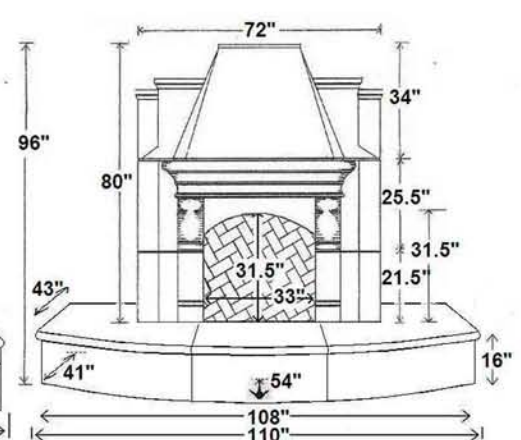

of Parts: 10 total - 3 hearth pieces (standard hearths), 2 body, 1 chimney, 4 firebox panels

Weight: approximately 1,700 lbs

Two Standard Hearths Available for Gothic

SE-9002/H21 (pictured)
w/ 16" Rectangle Hearth
(Most Popular)
Footprint: 74" x 33"

SE-9002/H22
w/ 4" Bullnose Hearth
(Ideal for Low Profile)
Footprint: 74.25" x 39"

Three Premium Hearths Available for Gothic

SE-9002/H35
w/ 110" Extended Bullnose Hearth
Footprint: 108.25" x 39"

SE-9002/H36
w/ 144" Extended Bullnose Hearth
Footprint: 142" x 39"

SE-9002/H37
w/ 110" Radiused Bullnose Hearth
Footprint: 108" x 39"