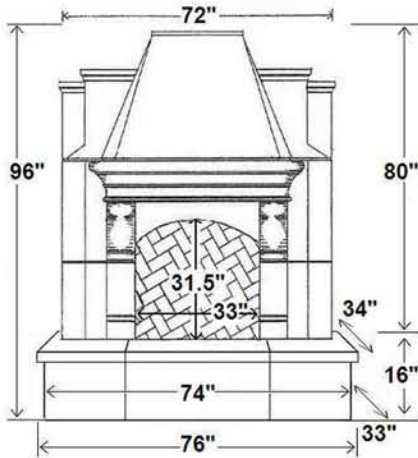

of Parts: 10 total - 3 hearth pieces (standard hearths), 2 body, 1 chimney, 4 firebox panels

Weight: approximately 1,700 lbs

Two Standard Hearths Available for Gothic

SE-9002/H21 (pictured)
w/ 16" Rectangle Hearth
(Most Popular)
Footprint: 74" x 33"

SE-9002/H22
w/ 4" Bullnose Hearth
(Ideal for Low Profile)
Footprint: 74.25" x 39"

Three Premium Hearths Available for Gothic

SE-9002/H35
w/ 110" Extended Bullnose Hearth
Footprint: 108.25" x 39"

SE-9002/H36
w/ 144" Extended Bullnose Hearth
Footprint: 142" x 39"

SE-9002/H37
w/ 110" Radiused Bullnose Hearth
Footprint: 108" x 39"