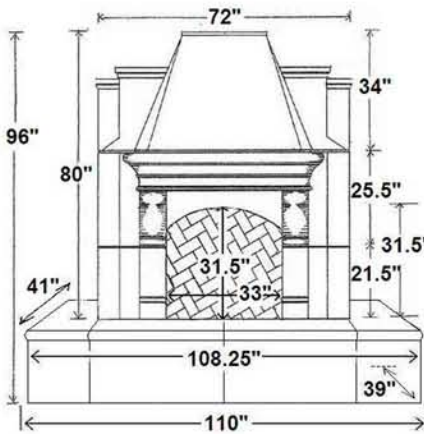

of Parts: 10 total - 3 hearth pieces (standard hearths), 2 body, 1 chimney, 4 firebox panels

Weight: approximately 1,700 lbs

Two Standard Hearths Available for Gothic

SE-9002/H21 (pictured)
w/ 16" Rectangle Hearth
(Most Popular)
Footprint: 74" x 33"

SE-9002/H22
w/ 4" Bullnose Hearth
(Ideal for Low Profile)
Footprint: 74.25" x 39"

Three Premium Hearths Available for Gothic

SE-9002/H35
w/ 110" Extended Bullnose Hearth
Footprint: 108.25" x 39"

SE-9002/H36
w/ 144" Extended Bullnose Hearth
Footprint: 142" x 39"

SE-9002/H37
w/ 110" Radiused Bullnose Hearth
Footprint: 108" x 39"