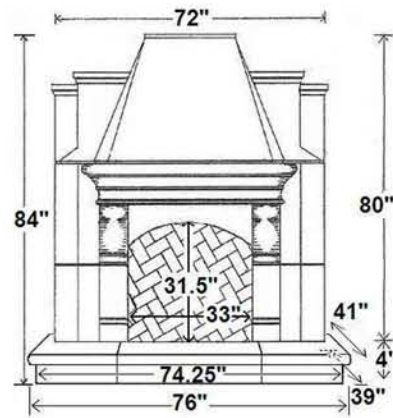

of Parts: 10 total - 3 hearth pieces (standard hearths), 2 body, 1 chimney, 4 firebox panels

Weight: approximately 1,700 lbs

Two Standard Hearths Available for Gothic

SE-9002/H21 (pictured)
w/ 16" Rectangle Hearth
(Most Popular)
Footprint: 74" x 33"

SE-9002/H22
w/ 4" Bullnose Hearth
(Ideal for Low Profile)
Footprint: 74.25" x 39"

Three Premium Hearths Available for Gothic

SE-9002/H35
w/ 110" Extended Bullnose Hearth
Footprint: 108.25" x 39"

SE-9002/H36
w/ 144" Extended Bullnose Hearth
Footprint: 142" x 39"

SE-9002/H37
w/ 110" Radiused Bullnose Hearth
Footprint: 108" x 39"