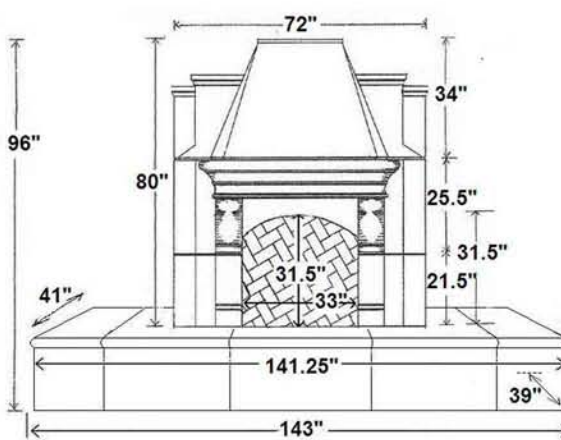

of Parts: 10 total - 3 hearth pieces (standard hearths), 2 body, 1 chimney, 4 firebox panels

Weight: approximately 1,700 lbs

Two Standard Hearths Available for Gothic

SE-9002/H21 (pictured)
w/ 16" Rectangle Hearth
(Most Popular)
Footprint: 74" x 33"

SE-9002/H22
w/ 4" Bullnose Hearth
(Ideal for Low Profile)
Footprint: 74.25" x 39"

Three Premium Hearths Available for Gothic

SE-9002/H35
w/ 110" Extended Bullnose Hearth
Footprint: 108.25" x 39"

SE-9002/H36
w/ 144" Extended Bullnose Hearth
Footprint: 142" x 39"

SE-9002/H37
w/ 110" Radiused Bullnose Hearth
Footprint: 108" x 39"